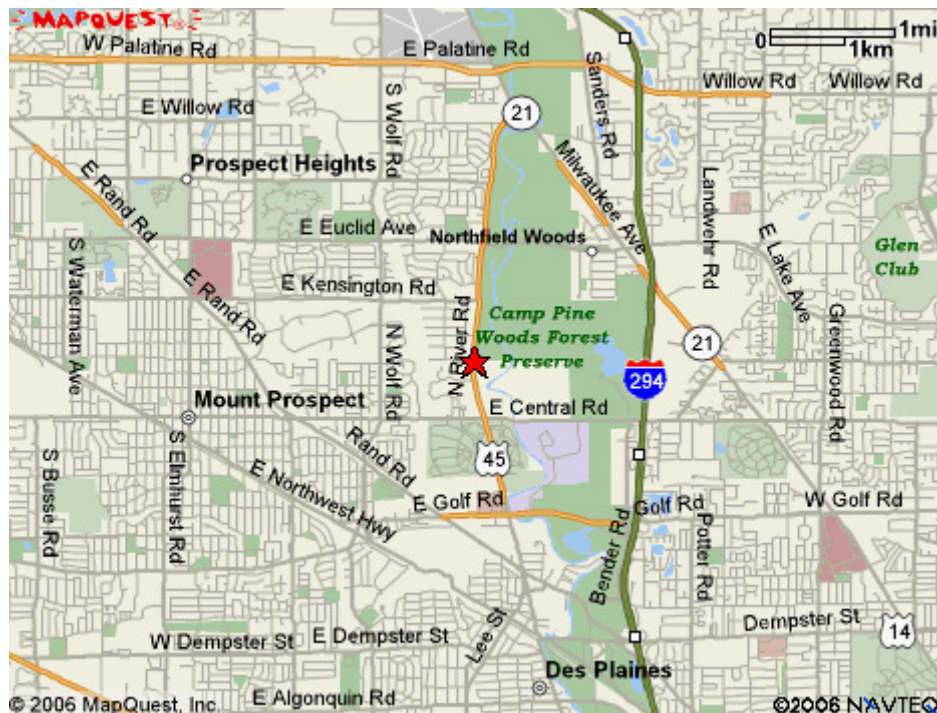

Directions to Joseph Academy in Des Plaines (JADE)

From Chicago

Take Edens Expressway 90/94 to Dempster Road West. Proceed West on Dempster Road to Des Plaines River Road. Turn right and take Des Plaines River Road North. Go two blocks North of Central Road and turn left onto Gregory Street. It is a residential street that only goes West. Turn left into the parking lot at 1101 Gregory Street.

From Northern Suburbs

Take Edens Expressway (Rte 41) South and merge onto the Tri-State (I-294). Exit at Golf Road and go West to Des Plaines River Road. Turn right and take Des Plaines River Road North. Go two blocks North of Central Road and turn left onto Gregory Street. It is a residential street that only goes West. Turn left into the parking lot at 1101 Gregory Street.

From West Suburbs

Take Rte 53 North and exit at Algonquin Road. Take Algonquin Road East to Des Plaines River Road. Make a left and go North on Des Plaines River Road. Go two blocks North of Central Road and turn left onto Gregory Street. It is a residential street that only goes West. Turn left into the parking lot at 1101 Gregory Street.

Directions to Joseph Academy in Melrose Park (JAMP)

From Chicago

Take the Eisenhower (I-290) West and exit at North 25th Avenue. Make a slight right onto 25th Avenue. Turn right onto Augusta Avenue. End at 1100 N. 22nd Avenue. School resides next to Our Lady of Mount Carmel.