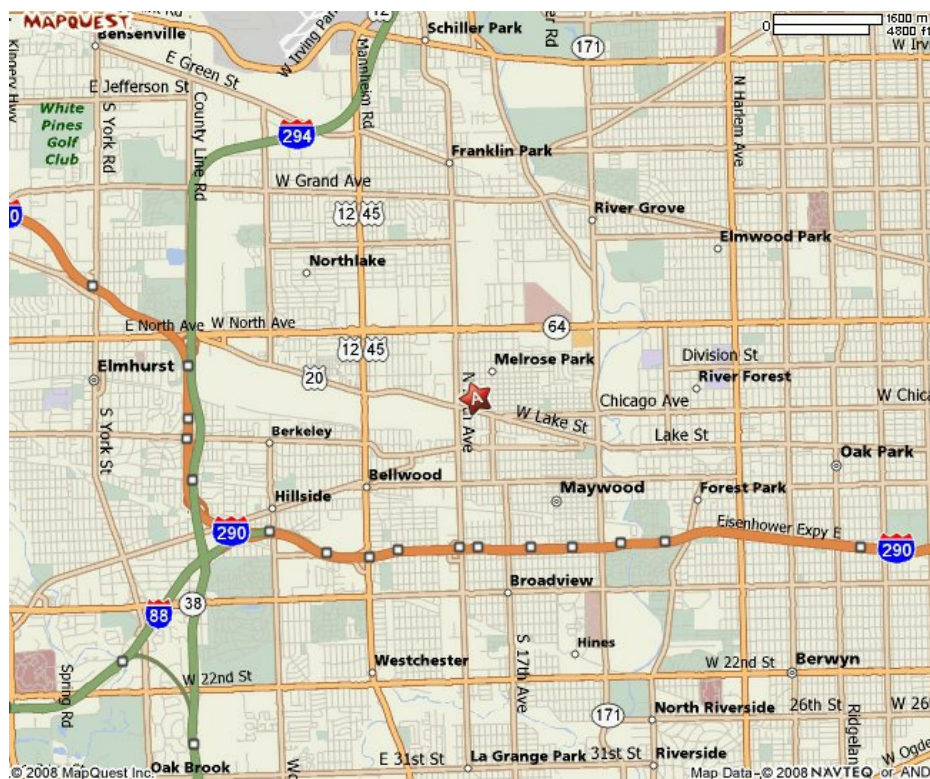

### *From Chicago*

Take the Eisenhower (I-290) West and exit at North 25th Avenue. Make a slight right onto 25th Avenue. Turn right onto Augusta Avenue. End at 1100 N. 22nd Avenue. School resides next to Our Lady of Mount Carmel.

### *From Northern Suburbs*

Take the Tri-State (I-294) South to North Avenue, Route 64. Exit East onto North Avenue. Make a right onto 25th Avenue. Turn left onto Augusta Avenue. End at 1100 N. 22nd Avenue. School resides next to Our Lady of Mount Carmel.

### *From West Suburbs*

Take North Avenue, Route 64 East. Make a right onto 25th Avenue. Turn left onto Augusta Avenue. End at 1100 N. 22nd Avenue. School resides next to Our Lady of Mount Carmel.

### *From South Suburbs*

Take the Tri-State (I-294) North to the Eisenhower (I-290) exchange and go East. Exit at North 25th Avenue. Make a slight right onto 25th Avenue. Turn right onto Augusta Avenue. End at 1100 N. 22nd Avenue. School resides next to Our Lady of Mount Carmel.