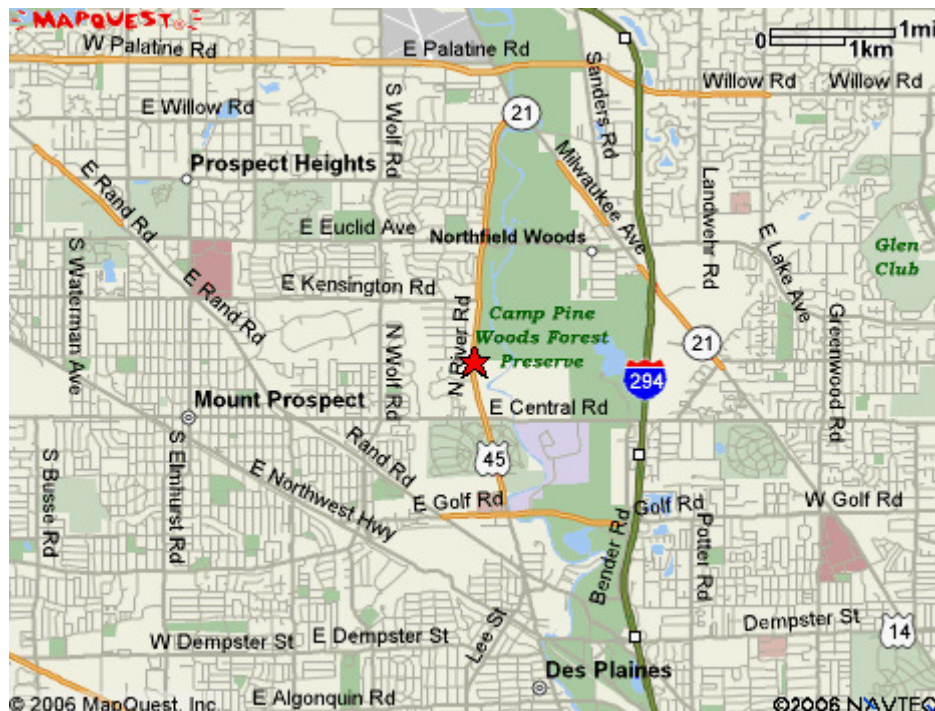

### *From Chicago*

Take Edens Expressway 90/94 to Dempster Road West. Proceed West on Dempster Road to Des Plaines River Road. Turn right and take Des Plaines River Road North. Go two blocks North of Central Road and turn left onto Gregory Street. It is a residential street that only goes West. Turn left into the parking lot at 1101 Gregory Street.

### *From Northern Suburbs*

Take Edens Expressway (Rte 41) South and merge onto the Tri-State (I-294). Exit at Golf Road and go West to Des Plaines River Road. Turn right and take Des Plaines River Road North. Go two blocks North of Central Road and turn left onto Gregory Street. It is a residential street that only goes West. Turn left into the parking lot at 1101 Gregory Street.

### *From West Suburbs*

Take Rte 53 North and exit at Algonquin Road. Take Algonquin Road East to Des Plaines River Road. Make a left and go North on Des Plaines River Road. Go two blocks North of Central Road and turn left onto Gregory Street. It is a residential street that only goes West. Turn left into the parking lot at 1101 Gregory Street.

### *From South Suburbs*

Take the Tri-State (I-294) North to Dempster Road. Exit West on Dempster to Des Plaines River Road. Turn right and take Des Plaines River Road North. Go two blocks North of Central Road and turn left onto Gregory Street. It is a residential street that only goes West. Turn left into the parking lot at 1101 Gregory Street.